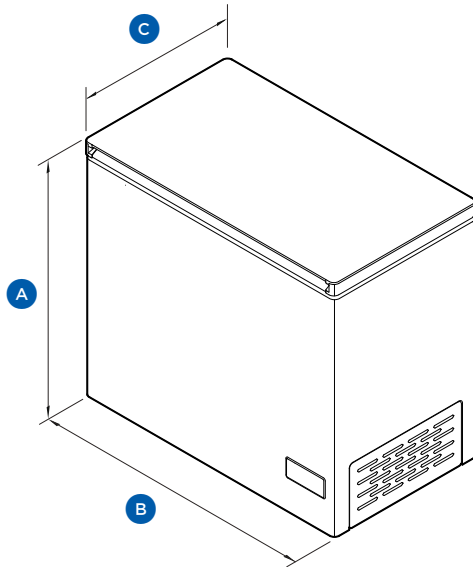

HCF200FI - Grey

195L 500 Series Frost Free Chest Freezer

The Haier logo is displayed in white text on a solid blue rectangular background.

Height

865mm

Width

940mm

Depth

565mm

Weight (Packaged)

43kg

Weight (Product)

38kg

HCF200FI

FEATURES

- Compact 195L capacity for smaller spaces
- Frost-free cooling — no manual defrosting
- Temperature range from -26°C to 10°C
- SuperFreeze™ quickly locks in freshness
- Removable antibacterial lid seal

Product Overview

PRODUCT DIMENSIONS

	mm
A Overall height	865
	Overall height with lid open
B Overall width	940
C Overall depth (including hinges)	565

CLEARANCE DIMENSIONS

TOP VIEW

SIDE VIEW

	mm
A Height clearance with lid open	1425
	Height clearance with lid closed
B Width clearance	1040
C Depth clearance from front of product (including hinges)	615

Product Overview

PRODUCT DIMENSIONS

	mm
A Overall height	865
Overall height with lid open	1430
B Overall width	1205
C Overall depth (including hinges)	620

CLEARANCE DIMENSIONS

TOP VIEW

SIDE VIEW

	mm
A Height clearance with lid open	1480
Height clearance with lid closed	915
B Width clearance	1305
C Depth clearance from front of product (including hinges)	670