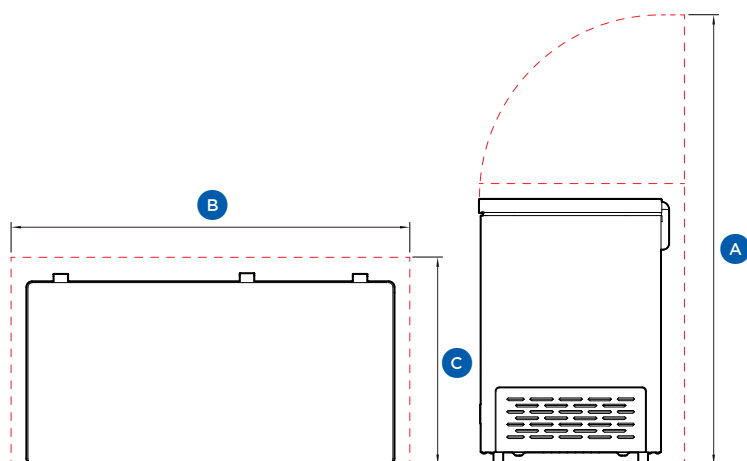

Product Overview

PRODUCT DIMENSIONS

	mm
A Overall height	865
	Overall height with lid open
B Overall width	940
C Overall depth (including hinges)	565

CLEARANCE DIMENSIONS

TOP VIEW

SIDE VIEW

	mm
A Height clearance with lid open	1425
	Height clearance with lid closed
B Width clearance	1040
C Depth clearance from front of product (including hinges)	615

The models shown in this Specification Guide (SG) may not be available in all markets and are subject to change at any time. Product specifications may vary from those shown. This SG should not be used as installation guidance for any product. Further information is required to safely and correctly install the products featured here. Specific installation guidance will be available with the product on delivery and on our website haier.com

Product Overview

PRODUCT DIMENSIONS

	mm
A Overall height	865
Overall height with lid open	1430
B Overall width	1205
C Overall depth (including hinges)	620

CLEARANCE DIMENSIONS

TOP VIEW

SIDE VIEW

	mm
A Height clearance with lid open	1480
Height clearance with lid closed	915
B Width clearance	1305
C Depth clearance from front of product (including hinges)	670