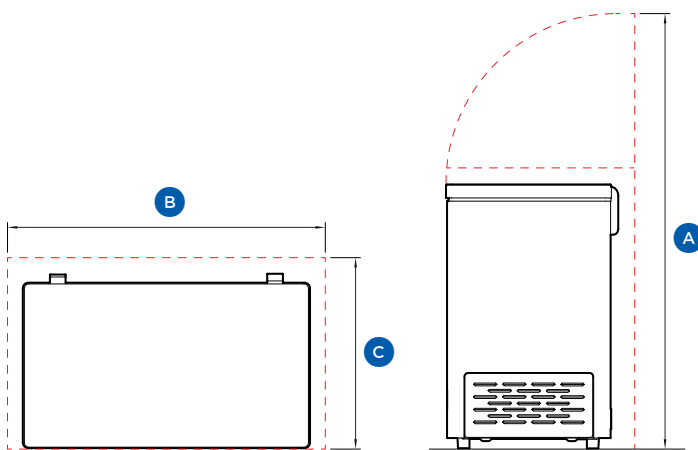

565mm

Weight (Packaged)

43kg

Weight (Product)

38kg

HCF200FI

FEATURES

- Compact 195L capacity for smaller spaces
- Frost-free cooling — no manual defrosting
- Temperature range from -26°C to 10°C
- SuperFreeze™ quickly locks in freshness
- Removable antibacterial lid seal

Product Overview

PRODUCT DIMENSIONS

	mm
A Overall height	865
	Overall height with lid open
B Overall width	940
C Overall depth (including hinges)	565

CLEARANCE DIMENSIONS

TOP VIEW

SIDE VIEW

	mm
A Height clearance with lid open	1425
	Height clearance with lid closed
B Width clearance	1040
C Depth clearance from front of product (including hinges)	615

SERVICES

- Supply 220-240 V, 50 Hz
- Service 10 A
- Connection Plug with flex cord

HCF300FI - Grey

294L 500 Series Frost Free Chest Freezer

Height

865mm

Width

1205mm

Product Overview

PRODUCT DIMENSIONS

	mm
A Overall height	865
Overall height with lid open	1430
B Overall width	1205
C Overall depth (including hinges)	620

CLEARANCE DIMENSIONS

TOP VIEW

SIDE VIEW

	mm
A Height clearance with lid open	1480
Height clearance with lid closed	915
B Width clearance	1305
C Depth clearance from front of product (including hinges)	670