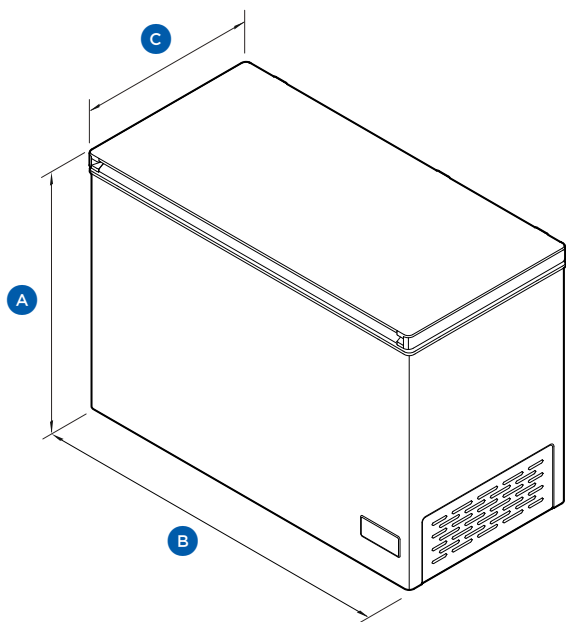

SERVICES

- Supply 220-240 V, 50 Hz
- Service 10 A
- Connection Plug with flex cord

HCF300FI - Grey

294L 500 Series Frost Free Chest Freezer

Height

865mm

Width

1205mm

Depth

620mm

Weight (Packaged)

55kg

Weight (Product)

48kg

HCF300FI

FEATURES

- 294L capacity ideal for everyday or overflow storage
- Frost-free cooling means no manual defrosting
- Hybrid design switches between fridge and freezer modes
- Temperature range -26°C to 10°C for versatile use
- SuperFreeze™ function rapidly locks in freshness
- H-DEO deodoriser helps reduce internal odours
- Removable antibacterial lid seal for easy cleaning
- Four castor wheels for easier movement
- 4-star energy rating

Product Overview

PRODUCT DIMENSIONS

	mm
A Overall height	865
Overall height with lid open	1430
B Overall width	1205
C Overall depth (including hinges)	620

CLEARANCE DIMENSIONS

TOP VIEW

SIDE VIEW

	mm
A Height clearance with lid open	1480
Height clearance with lid closed	915
B Width clearance	1305
C Depth clearance from front of product (including hinges)	670