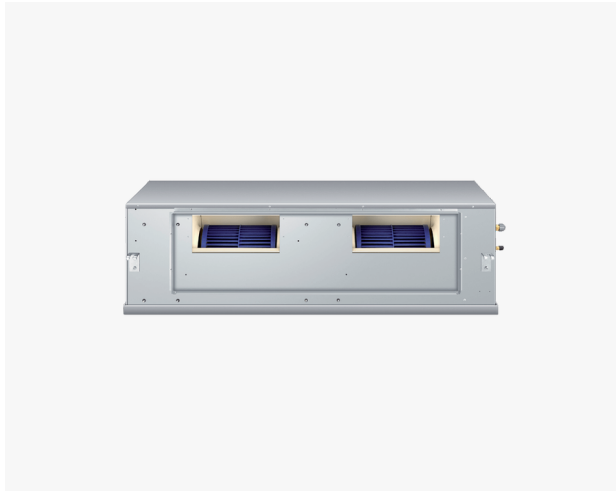

High Static Ducted, 10.5 kW

Ducted

White

DIMENSIONS

Height	425 mm
Width	1350 mm
Depth	490 mm

SPECIFICATIONS

Accessories

Central controller	Optional
--------------------	-----------------

Capacity

Cooling capacity (kW)	10.5kW
Heating capacity (kW)	11.5kW

Consumption

COP	3.7
EER	3.5

Features

24 Hour timer	.
Auto restart	.
Blue fin coils	.
DC inverter	180° sine wave
DRED (Demand Response) ready	.
Motor type	DC motor
Self diagnostics	.
Sleep mode	.
Standard controller	YR-E17

Wi-Fi controller compatible

Performance

Airflow	800l/s
DC inverter	180° sine wave
Self cleaning evaporator	.
Sound pressure	45dBA

Power Requirements

Power supply	220-240vac
Supply frequency	50/60Hz
Supply voltage	230V