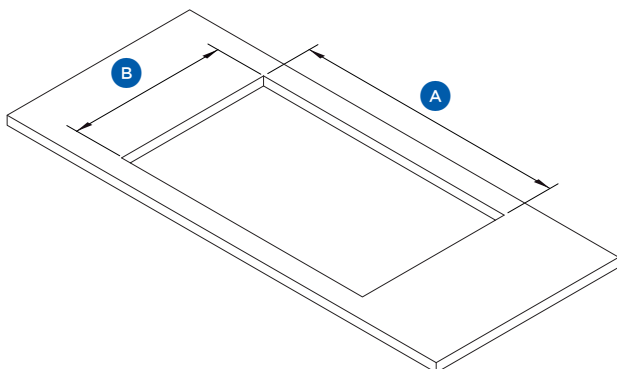

Product Overview

PRODUCT DIMENSIONS

		mm
A	Overall height	60
B	Overall width	590
C	Overall depth	520

CUTOUT DIMENSIONS

		mm
A	Overall width of cutout	562
B	Overall depth of cutout	492

SERVICES

- Supply 220-240 V, 50 Hz
- Service 31 A
- Connection Hard wired

Product Overview

PRODUCT DIMENSIONS

		mm
A	Overall height	60
B	Overall width	900
C	Overall depth	520

CUTOUT DIMENSIONS

		mm
A	Overall width of cutout	870
B	Overall depth of cutout	490

SERVICES

- Supply 220-240 V, 50 Hz
- Service 32 A
- Connection Hard wired