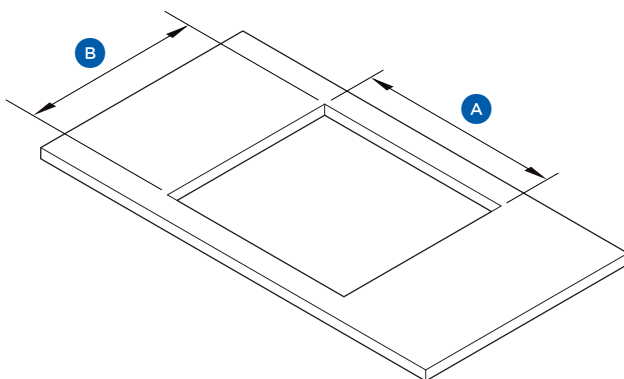

The models shown in this Specification Guide (SG) may not be available in all markets and are subject to change at any time. Product specifications may vary from those shown. This SG should not be used as installation guidance for any product. Further information is required to safely and correctly install the products featured here. Specific installation guidance will be available with the product on delivery and on our website haier.com

Product Overview

PRODUCT DIMENSIONS

		mm
A	Overall height	60
B	Overall width	590
C	Overall depth	520

CUTOUT DIMENSIONS

		mm
A	Overall width of cutout	562
B	Overall depth of cutout	492

SERVICES

- Supply 220-240 V, 50 Hz
- Service 31 A
- Connection Hard wired

Product Overview

PRODUCT DIMENSIONS

		mm
A	Overall height	60
B	Overall width	900
C	Overall depth	520

CUTOUT DIMENSIONS

		mm
A	Overall width of cutout	870
B	Overall depth of cutout	490

SERVICES

- Supply 220-240 V, 50 Hz
- Service 32 A
- Connection Hard wired