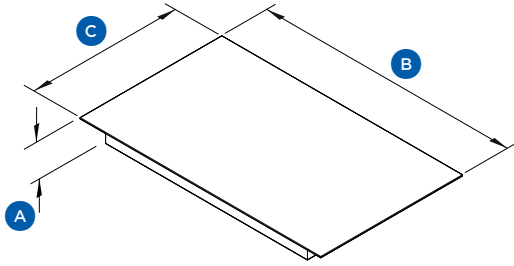

Product Overview

PRODUCT DIMENSIONS

		mm
A	Overall height	60
B	Overall width	590
C	Overall depth	520

CUTOUT DIMENSIONS

		mm
A	Overall width of cutout	562
B	Overall depth of cutout	492

SERVICES

- Supply 220-240 V, 50 Hz
- Service 31 A
- Connection Hard wired

Product Overview

PRODUCT DIMENSIONS

		mm
A	Overall height	60
B	Overall width	900
C	Overall depth	520

CUTOUT DIMENSIONS

		mm
A	Overall width of cutout	870
B	Overall depth of cutout	490

SERVICES

- Supply 220-240 V, 50 Hz
- Service 32 A
- Connection Hard wired