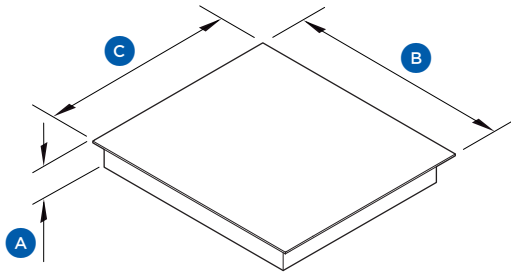

Weight product

8.5kg

FEATURES

- Sleek black glass finish or versatile mid grey glass finish to suit a range of kitchen designs
- Four (HCI604FTB4, HCI604FTG4), or five (HCI905FTB4, HCI905FTG4) cook zones with precise heat control
- Linked hood to hob connection, pairing rangehood extraction with the cook zone power levels via Bluetooth
- With FlexiZone, pair two cook zones to make a large cook surface
- Intuitive touch slider controls for each zone
- Energy-efficient induction technology
- Surface remains cool-to-touch until cookware is placed on it
- Instant-response heating for busy lives
- Wi-Fi enabled for easy control using the SmartHQ™ app
- Designed to pair with a Haier oven in matching black or grey

Product Overview

PRODUCT DIMENSIONS

		mm
A	Overall height	60
B	Overall width	590
C	Overall depth	520

CUTOUT DIMENSIONS

		mm
A	Overall width of cutout	562
B	Overall depth of cutout	492

SERVICES

- Supply 220-240 V, 50 Hz
- Service 31 A
- Connection Hard wired

Product Overview

PRODUCT DIMENSIONS

		mm
A	Overall height	60
B	Overall width	900
C	Overall depth	520

CUTOUT DIMENSIONS

		mm
A	Overall width of cutout	870
B	Overall depth of cutout	490

SERVICES

- Supply 220-240 V, 50 Hz
- Service 32 A
- Connection Hard wired